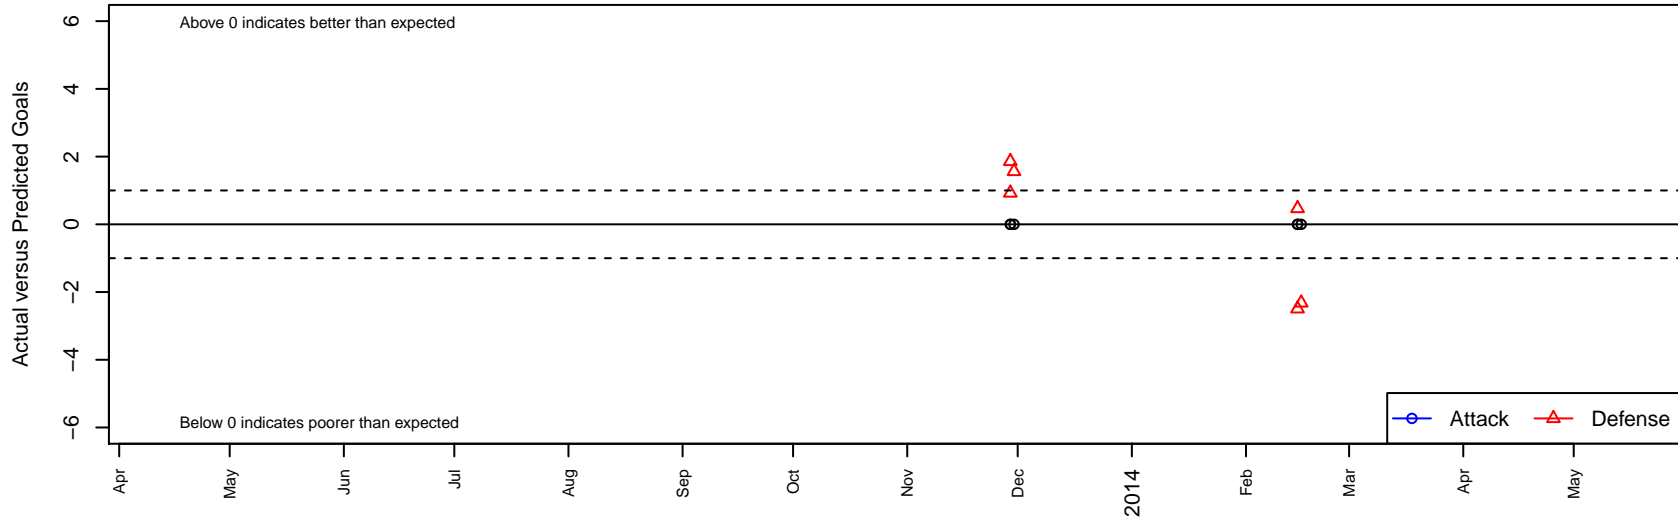

Trebol B97

, CO
 B97 total strength=NA
 attack=NA defense=12.39
 alt names used:
 TREBOL (CO)
 TREBOL SC WHITE (CO)

Venues played:
 Surf College Cup Super U16
 PDT Phoenix Showcase – White U16

Trebol B97
 Dots are actual minus expected GF (blue circles) and GA (red triangles).
 Blue line is smoothed change in attack strength. Red is smoothed change in defense strength.